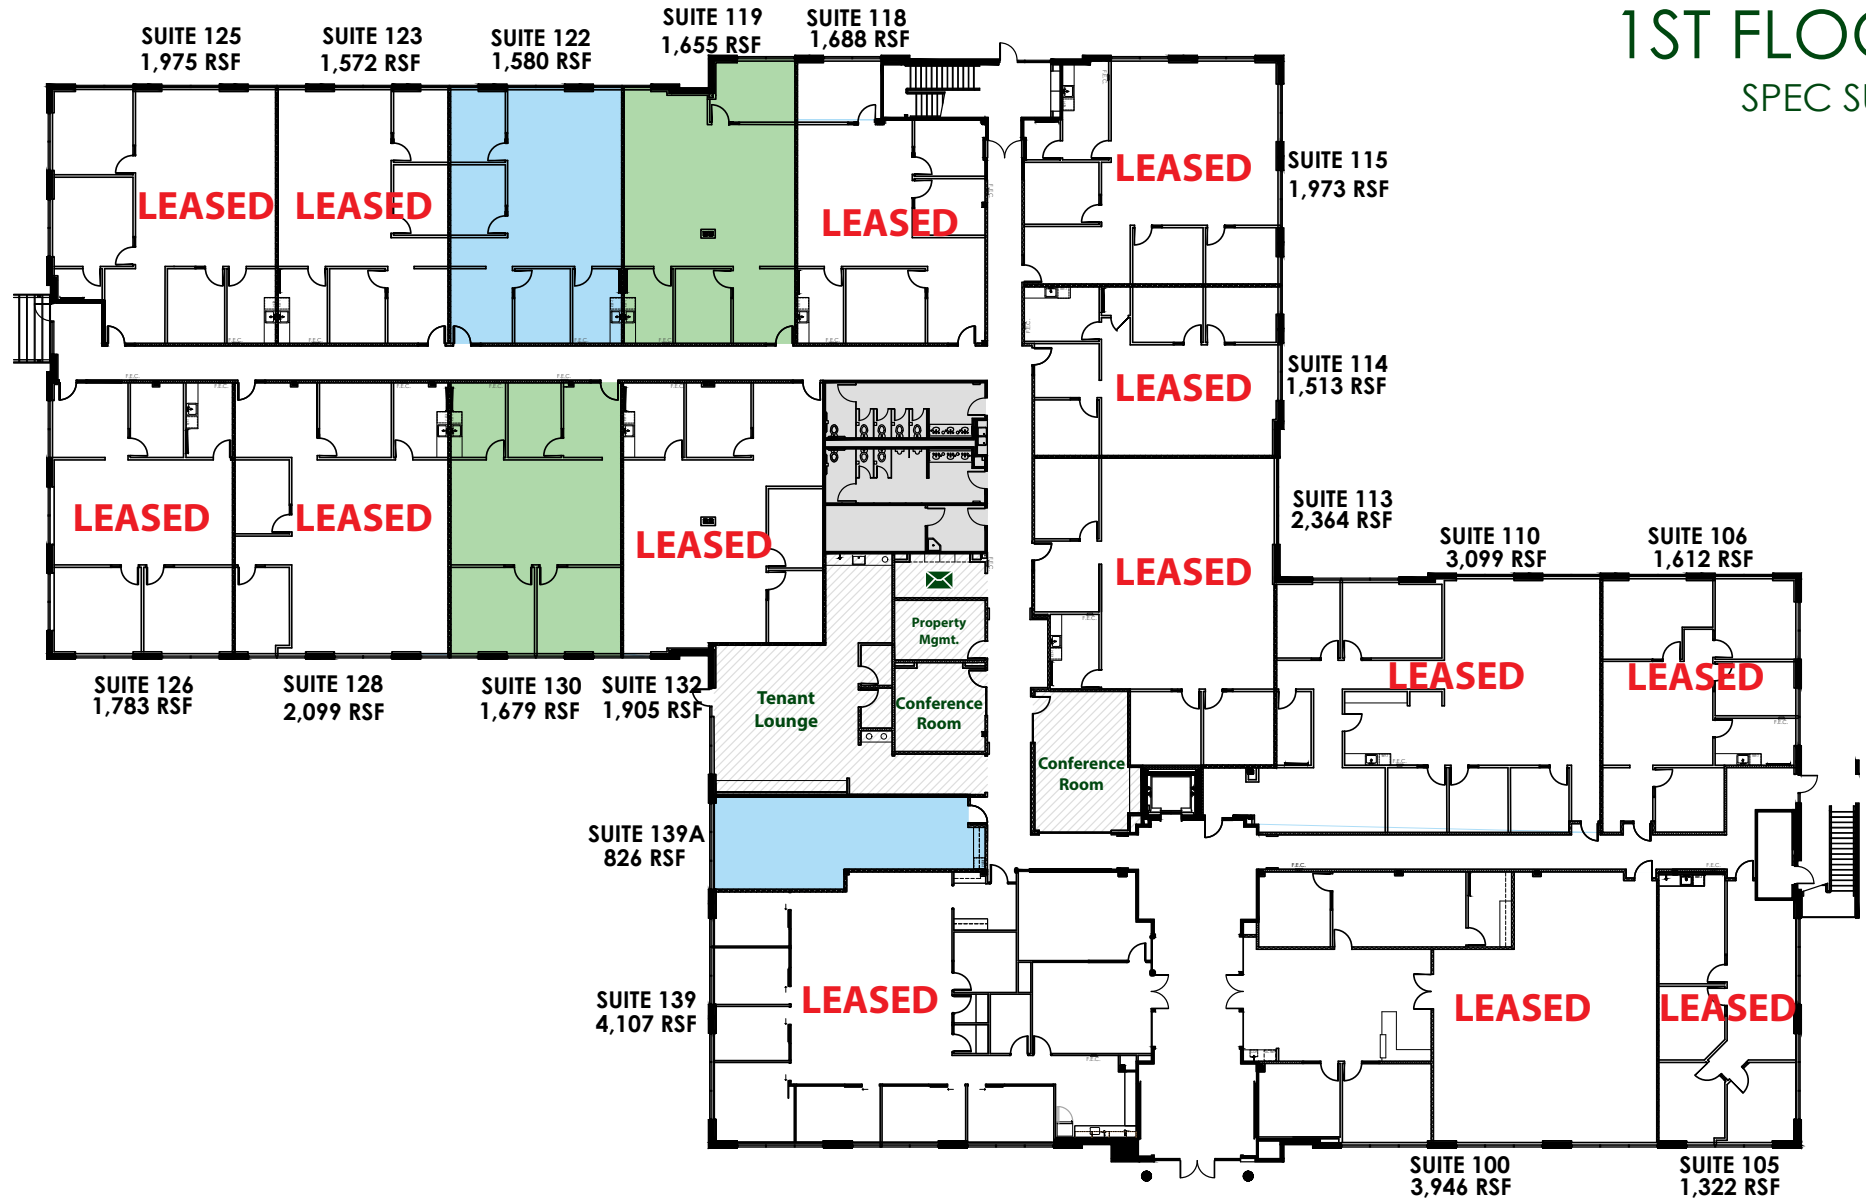

1ST FLOOR

SPEC SUITES

INWOOD VILLAGE
• BUSINESS PARK •

210.822.5220 | www.inwoodvillagesa.com

WORTH
& ASSOCIATES