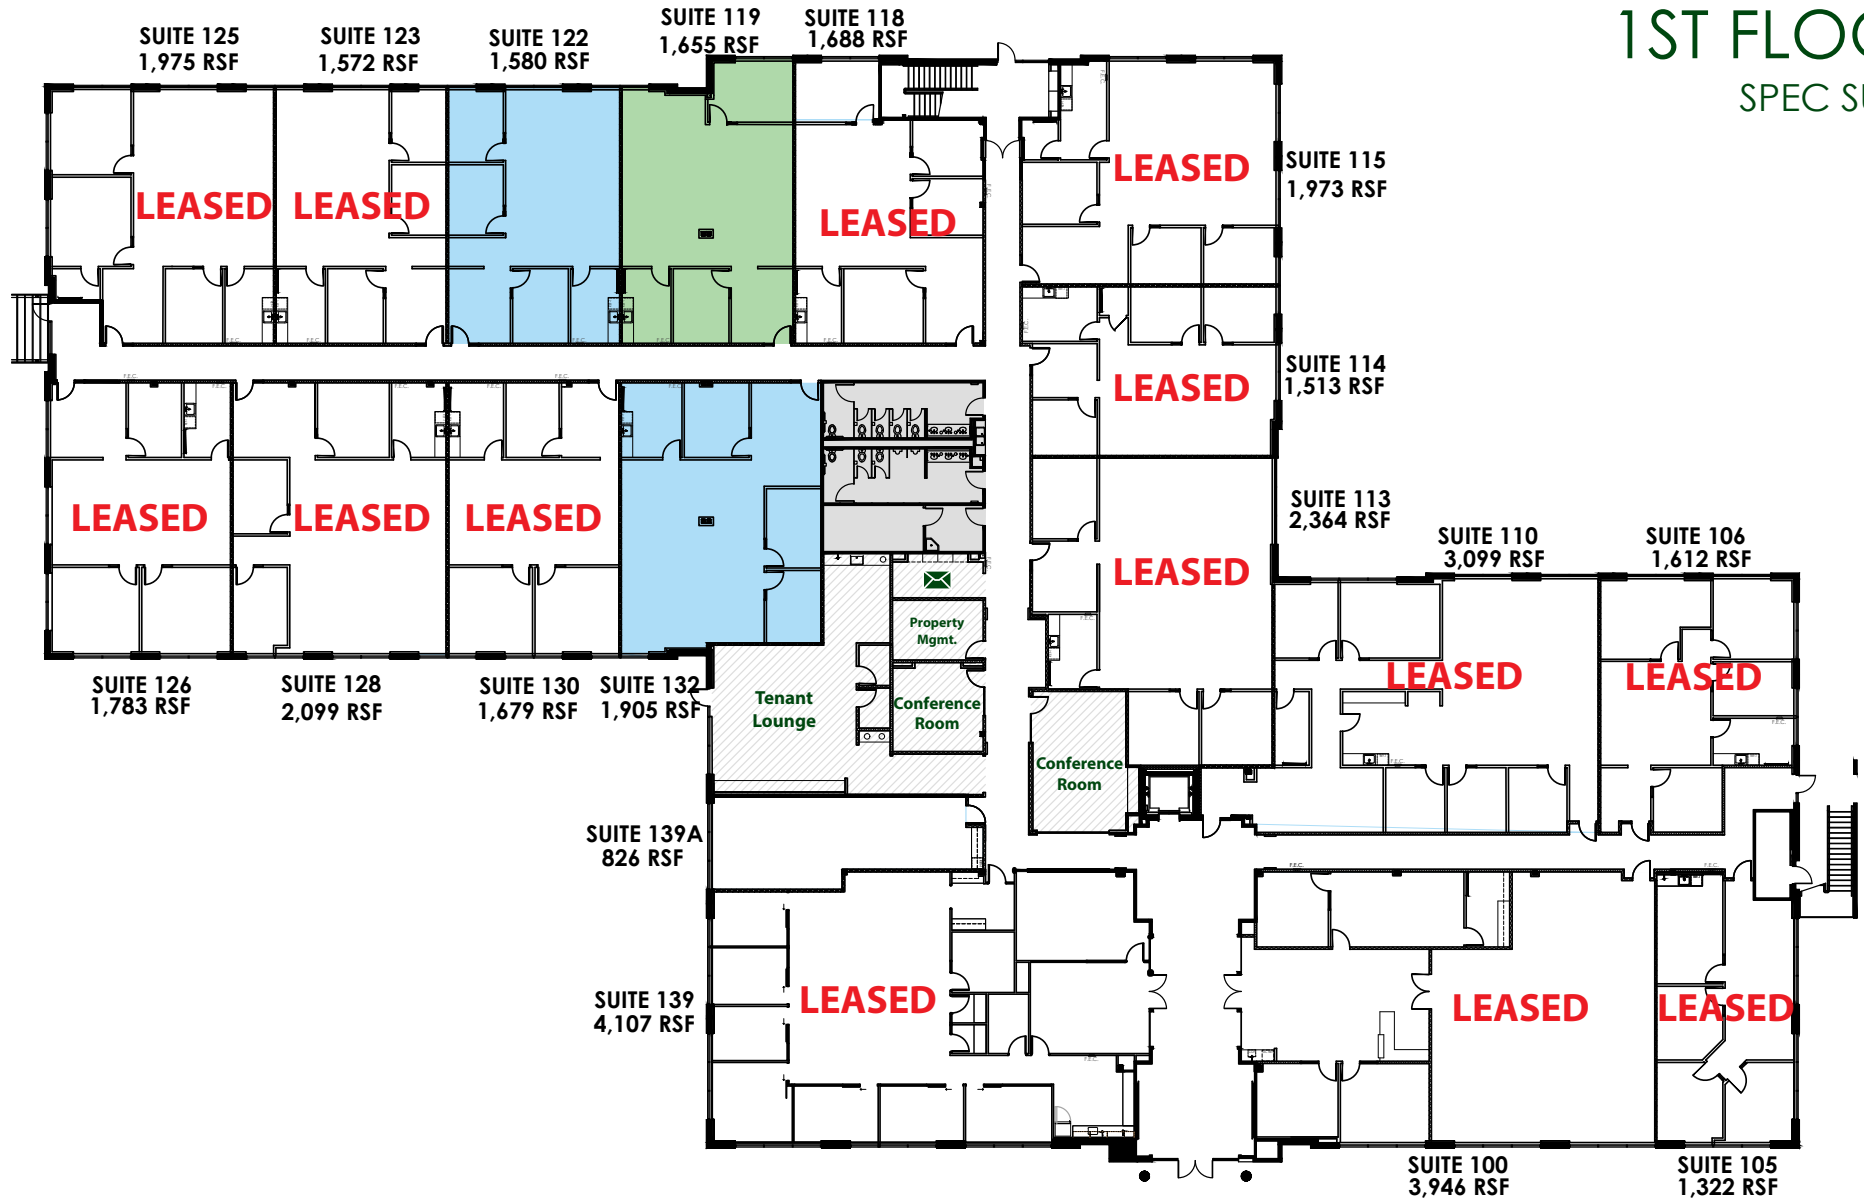

1ST FLOOR

SPEC SUITES

INWOOD VILLAGE
• BUSINESS PARK •

210.822.5220 | www.inwoodvillagesa.com

WORTH
& ASSOCIATES