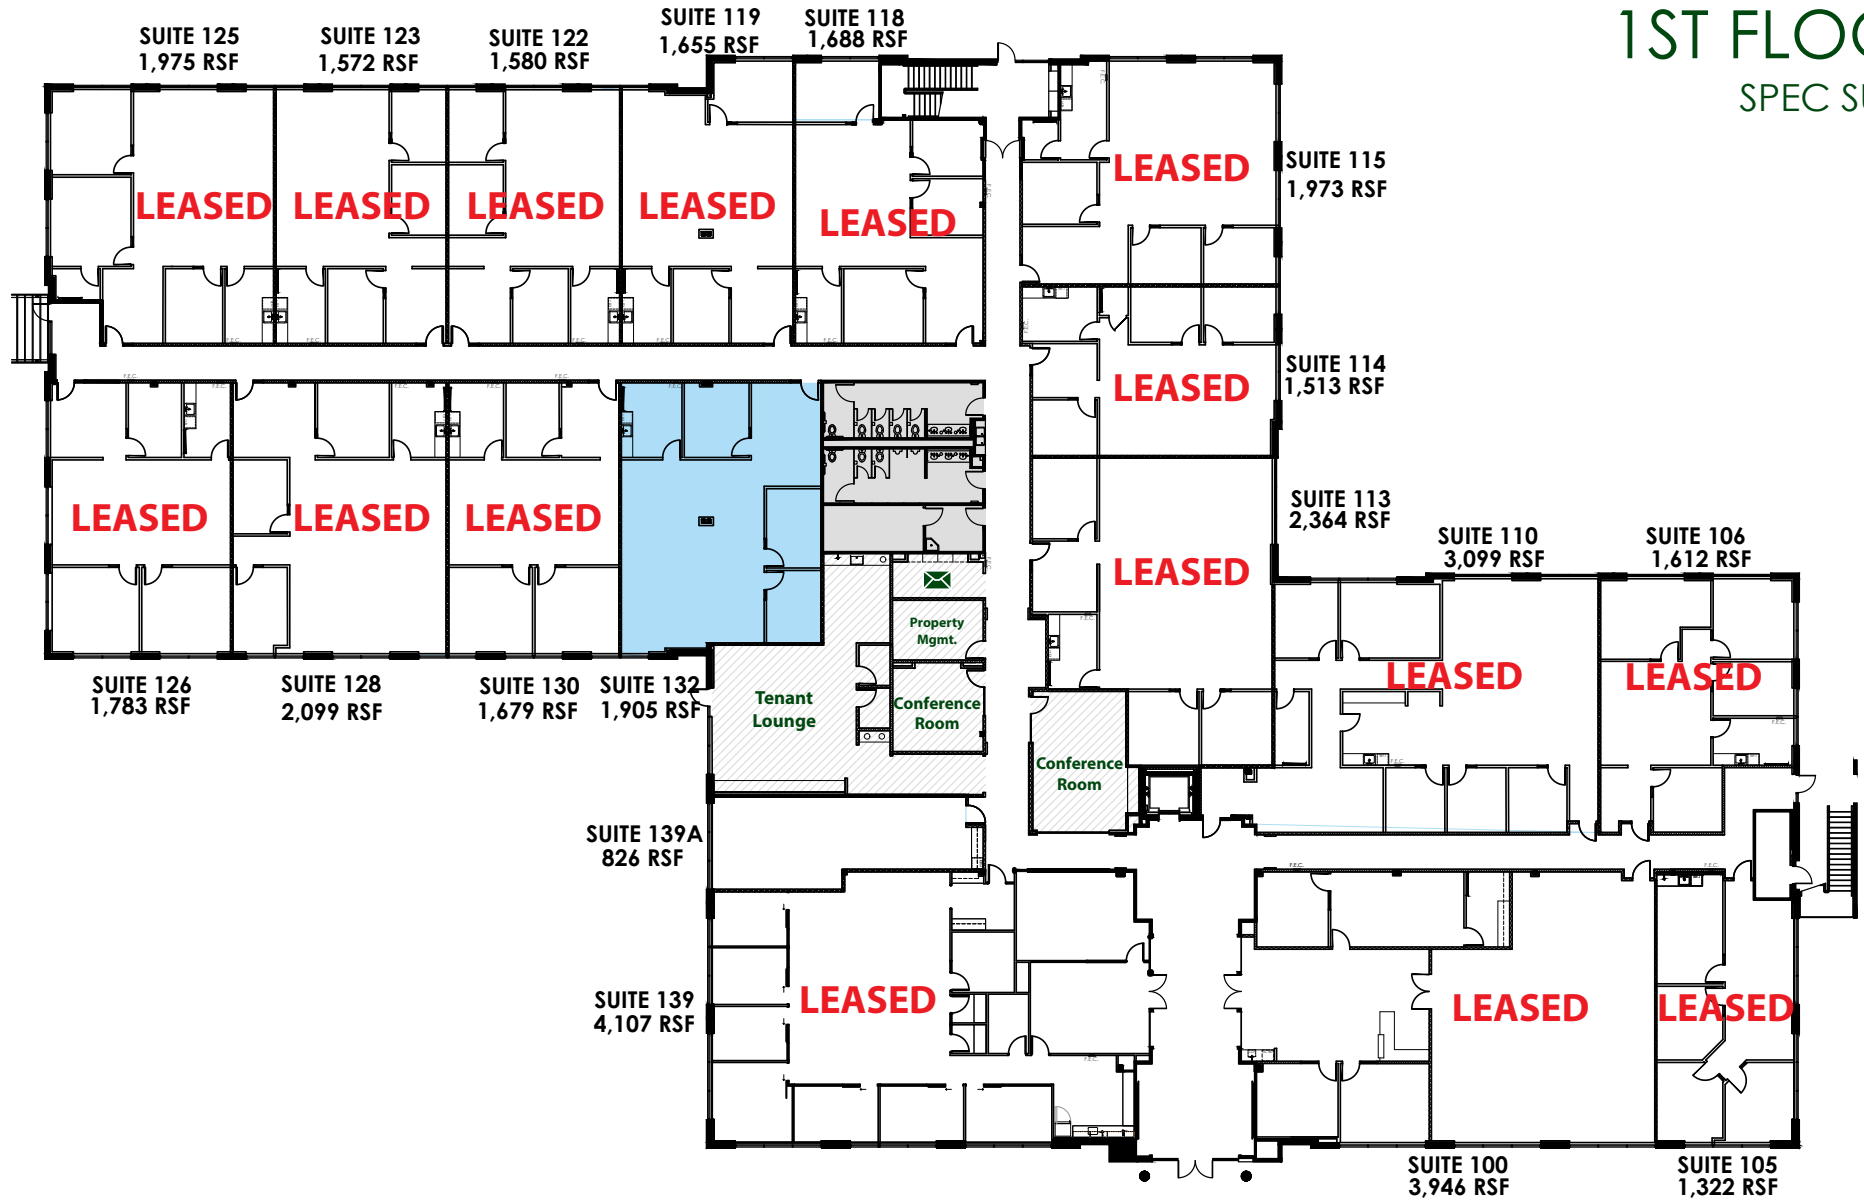

1ST FLOOR

SPEC SUITES

INWOOD VILLAGE
• BUSINESS PARK •

210.822.5220 | www.inwoodvillagesa.com

WORTH
& ASSOCIATES