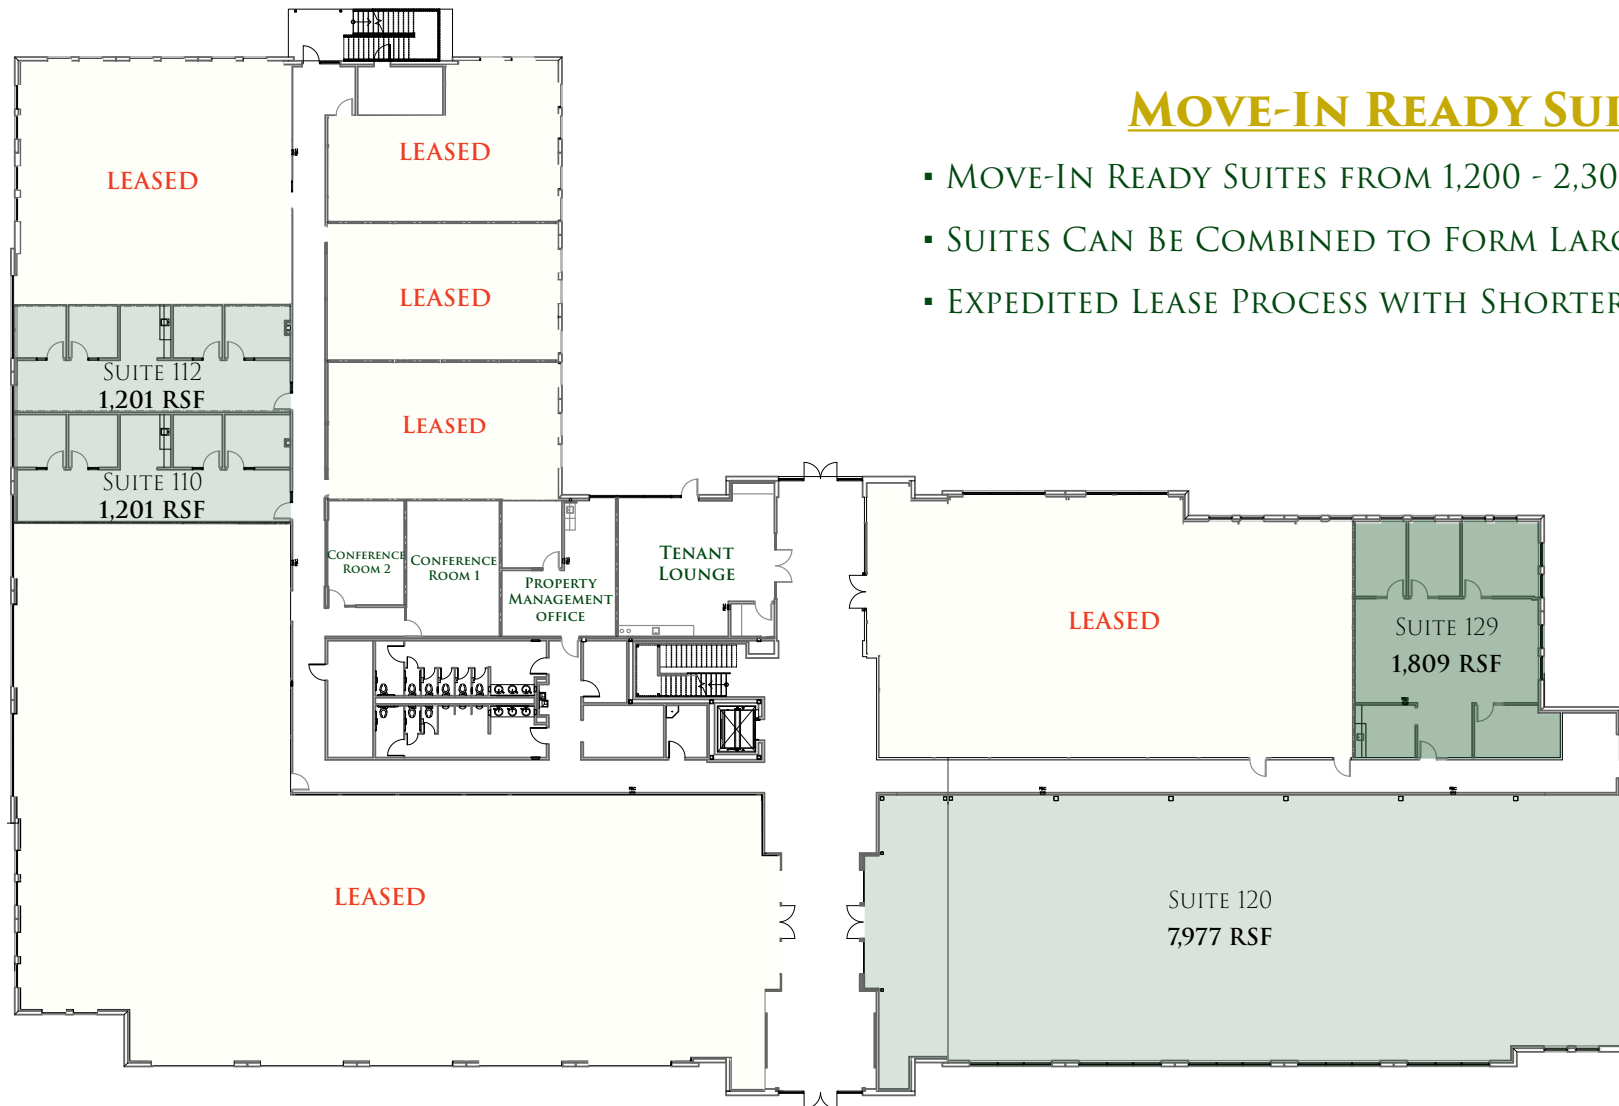

1ST FLOOR - 34,885 RSF

MOVE-IN READY SUITES

- MOVE-IN READY SUITES FROM 1,200 - 2,300 SF
- SUITES CAN BE COMBINED TO FORM LARGER SPACES
- EXPEDITED LEASE PROCESS WITH SHORTER LEASE TERMS

CONTACT: SHAWN GULLEY
210.805.3333
SHAWN@WORTHSA.COM